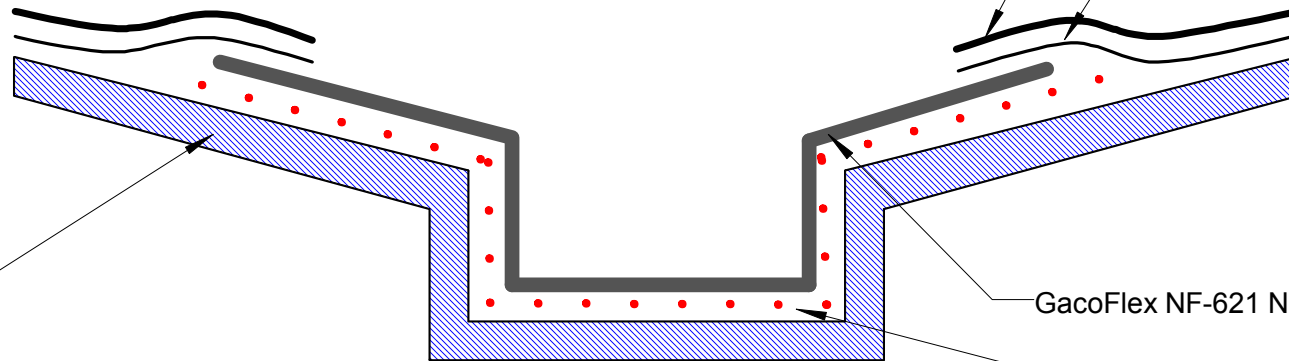

Roof Deck  
(Concrete, Wood or Metal)

GacoFlex LM-60

Tie Coat

GacoFlex NF-621 Neoprene Sheet

GacoFlex N-1207 Adhesive

Gaco Western

TITLE

Gutter Detail

SIZE

A4

CAGE CODE

DWG NO

GW-GD-01

REV

SCALE

SHEET